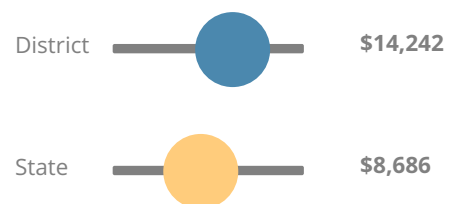

School Wide

F
53.5

Year	Booker T. Washington High School
2016	F
2015	D
2014	F
2013	C
2012	F

Grade conversion	
A	90 - 100
B	80 - 89.9
C	70 - 79.9
D	60 - 69.9
F	0 - 59.9

CCRPI Single Score

Student Mobility Rate

26.9%

School Climate Star Rating

Per Pupil Expenditures

Race/Ethnicity

- Asian/Pacific Islander
- American Indian/Alaskan
- Black
- Hispanic
- Multi-racial
- White

Free/Reduced-Price Lunch (FRL)

- FRL
- Not FRL