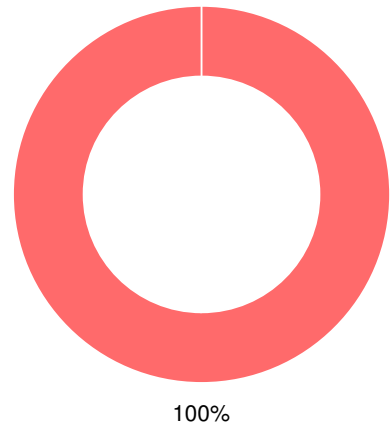

26.9%

School Climate Star Rating

Per Pupil Expenditures

Race/Ethnicity

- Asian/Pacific Islander
- American Indian/Alaskan
- Black
- Hispanic
- Multi-racial
- White

Free/Reduced-Price Lunch (FRL)

- FRL
- Not FRL