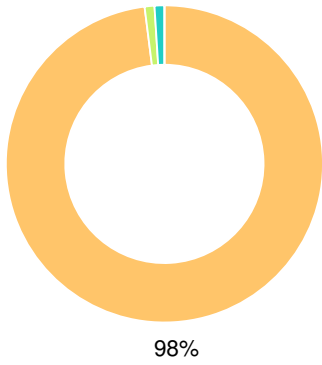

26.9%

School Climate Star Rating

Per Pupil Expenditures

Race/Ethnicity

- Asian/Pacific Islander
- American Indian/Alaskan
- Black
- Hispanic
- Multi-racial
- White

Free/Reduced-Price Lunch (FRL)

- FRL
- Not FRL