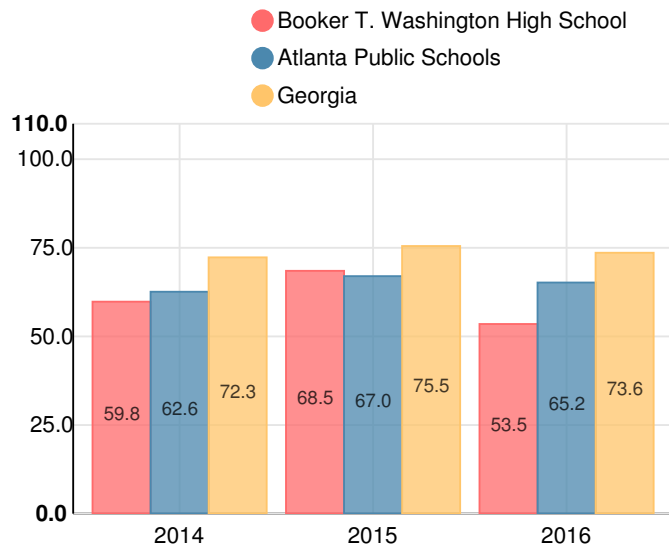

Booker T. Washington High School

45 Whitehouse Dr SW, Atlanta, GA 30314

(404)802-4600

Grades: 9-12

Enrollment: 843 students

Performance Snapshot

- Booker T. Washington High School's **overall performance is higher than 8% of schools in the state** and is lower than its district.
- Its students' **academic growth is higher than 11% of schools in the state** and lower than its district.
- Its **four-year graduation rate is 69.8%**, which is **higher than 15% of high schools in the state** and similar to its district.
- **28.8% of graduates are college ready.**

School Wide

F
53.5

Year	Booker T. Washington High School
2016	F
2015	D
2014	F
2013	C
2012	F

Grade conversion	
A	90 - 100
B	80 - 89.9
C	70 - 79.9
D	60 - 69.9
F	0 - 59.9

CCRPI Single Score