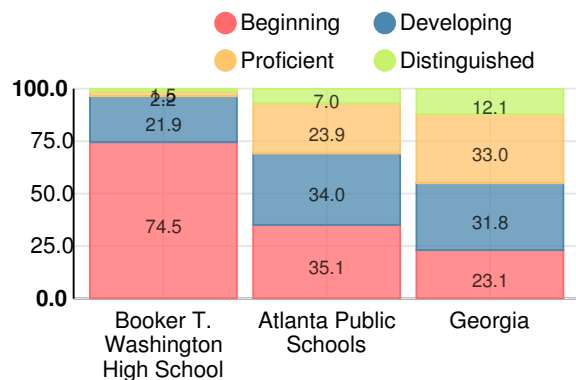

26.9%

School Climate Star Rating

Per Pupil Expenditures

Race/Ethnicity

- Asian/Pacific Islander
- American Indian/Alaskan
- Black
- Hispanic
- Multi-racial
- White

Free/Reduced-Price Lunch (FRL)

- FRL
- Not FRL

Students with Disability (SWD)

- SWD
- Not SWD

English Language Learners (ELL)

- ELL
- Not ELL

High School

CCRPI Score

Booker T. Washington High School

Indicator	2016
Achievement	20.5
Progress	27.8
Gap	4.2
Challenge	1.0
CCRPI Score	53.5

American Literature & Composition

Percent of students scoring in each performance level on 2016 Georgia Milestones

Coordinate Algebra/Algebra I

Percent of students scoring in each performance level on 2016 Georgia Milestones

Biology

Percent of students scoring in each performance level on 2016 Georgia Milestones

US History

Percent of students scoring in each performance level on 2016 Georgia Milestones

College Readiness

Percent of high school graduates who are college ready