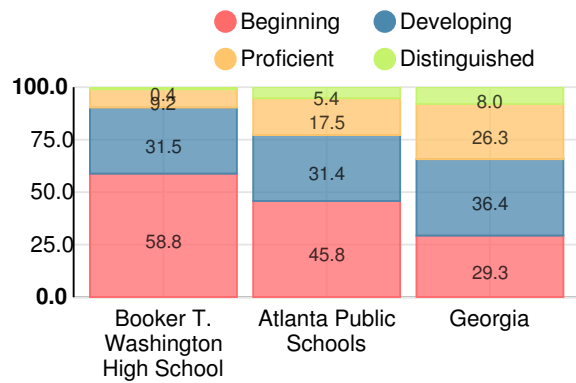

26.9%

School Climate Star Rating

Per Pupil Expenditures

Race/Ethnicity

- Asian/Pacific Islander
- American Indian/Alaskan
- Black
- Hispanic
- Multi-racial
- White

Free/Reduced-Price Lunch (FRL)

- FRL
- Not FRL

Students with Disability (SWD)

- SWD
- Not SWD

English Language Learners (ELL)

- ELL
- Not ELL

High School

CCRPI Score

Booker T. Washington High School

Indicator	2016
Achievement	20.5
Progress	27.8
Gap	4.2
Challenge	1.0
CCRPI Score	53.5

American Literature & Composition

Percent of students scoring in each performance level on 2016 Georgia Milestones

Coordinate Algebra/Algebra I

Percent of students scoring in each performance level on 2016 Georgia Milestones