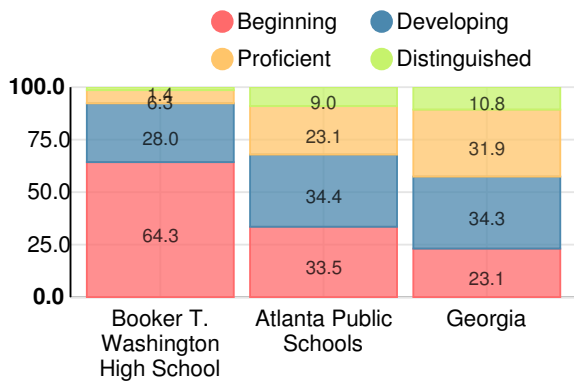

26.9%

School Climate Star Rating

Per Pupil Expenditures

Race/Ethnicity

- Asian/Pacific Islander
- American Indian/Alaskan
- Black
- Hispanic
- Multi-racial
- White

Free/Reduced-Price Lunch (FRL)

- FRL
- Not FRL

Students with Disability (SWD)

- SWD
- Not SWD

English Language Learners (ELL)

- ELL
- Not ELL

High School

CCRPI Score

Booker T. Washington High School

Indicator	2016
Achievement	20.5
Progress	27.8
Gap	4.2
Challenge	1.0
CCRPI Score	53.5

American Literature & Composition

Percent of students scoring in each performance level on 2016 Georgia Milestones

Coordinate Algebra/Algebra I

Percent of students scoring in each performance level on 2016 Georgia Milestones