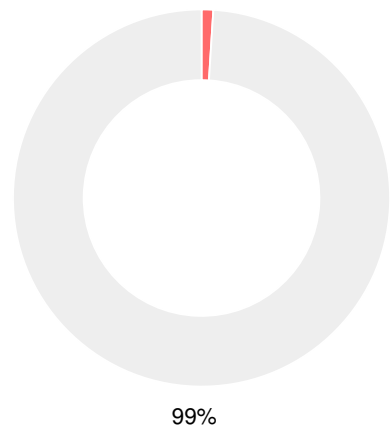

English Language Learners (ELL)

- ELL
- Not ELL