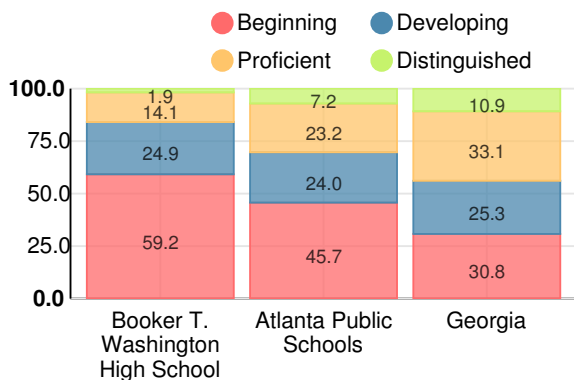

26.9%

School Climate Star Rating

Per Pupil Expenditures

Race/Ethnicity

- Asian/Pacific Islander
- American Indian/Alaskan
- Black
- Hispanic
- Multi-racial
- White

Free/Reduced-Price Lunch (FRL)

- FRL
- Not FRL

Students with Disability (SWD)

- SWD
- Not SWD

English Language Learners (ELL)

- ELL
- Not ELL

High School

CCRPI Score

Booker T. Washington High School

Indicator	2016
Achievement	20.5
Progress	27.8
Gap	4.2
Challenge	1.0
CCRPI Score	53.5

American Literature & Composition

Percent of students scoring in each performance level on 2016 Georgia Milestones

Coordinate Algebra/Algebra I

Percent of students scoring in each performance level on 2016 Georgia Milestones

Biology

Percent of students scoring in each performance level on 2016 Georgia Milestones

US History

Percent of students scoring in each performance level on 2016 Georgia Milestones

College Readiness

Percent of high school graduates who are college ready