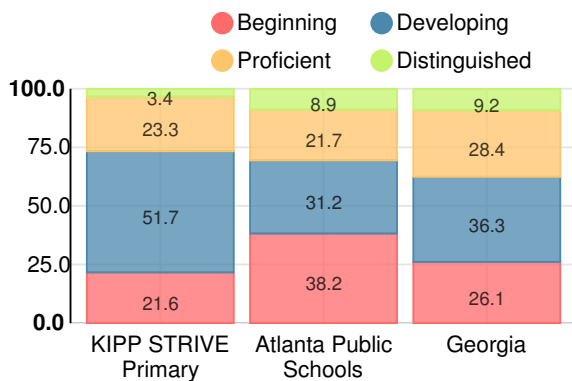

Per Pupil Expenditures

Race/Ethnicity

- Asian/Pacific Islander
- American Indian/Alaskan
- Black
- Hispanic
- Multi-racial
- White

Free/Reduced-Price Lunch (FRL)

- FRL
- Not FRL

Students with Disability (SWD)

- SWD
- Not SWD

English Language Learners (ELL)

- ELL
- Not ELL

Elementary

English

Percent of students scoring in each performance level on 2016 Georgia Milestones for elementary grades

Mathematics

Percent of students scoring in each performance level on 2016 Georgia Milestones for elementary grades

Science

Percent of students scoring in each performance level on 2016 Georgia Milestones for elementary grades

Social Studies

Percent of students scoring in each performance level on 2016 Georgia Milestones for elementary grades