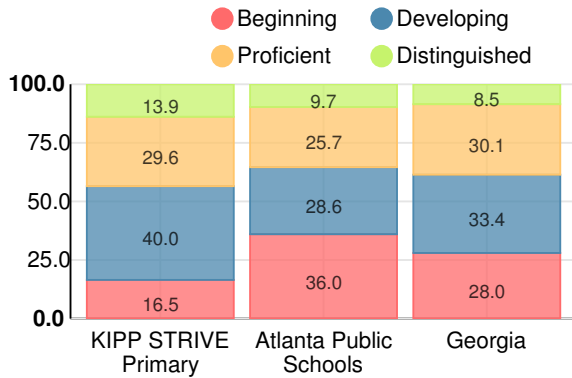

Per Pupil Expenditures

Race/Ethnicity

- Asian/Pacific Islander
- American Indian/Alaskan
- Black
- Hispanic
- Multi-racial
- White

Free/Reduced-Price Lunch (FRL)

- FRL
- Not FRL

Students with Disability (SWD)

- SWD
- Not SWD

English Language Learners (ELL)

- ELL
- Not ELL

Elementary

English

Percent of students scoring in each performance level on 2016 Georgia Milestones for elementary grades

Mathematics

Percent of students scoring in each performance level on 2016 Georgia Milestones for elementary grades

Science

Percent of students scoring in each performance level on 2016 Georgia Milestones for elementary grades

Social Studies

Percent of students scoring in each performance level on 2016 Georgia Milestones for elementary grades