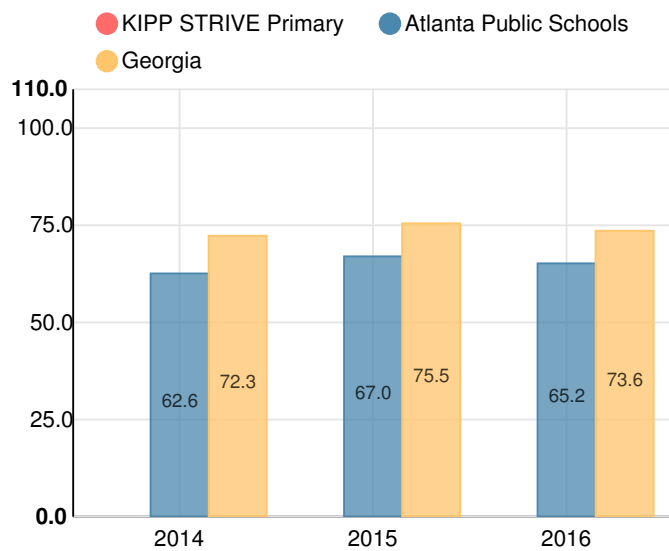

KIPP STRIVE Primary

1448 Lucile Ave SW, Atlanta, GA 30310

(404)924-6310

Grades: K-3

Enrollment: 433 students

Performance Snapshot

- 56.5% of its 3rd grade students are reading at or above the grade level target.

School Wide

Year	KIPP STRIVE Primary
2016	-
2015	-
2014	-
2013	A
2012	-

NA

Grade conversion	
A	90 - 100
B	80 - 89.9
C	70 - 79.9
D	60 - 69.9
F	0 - 59.9

CCRPI Single Score