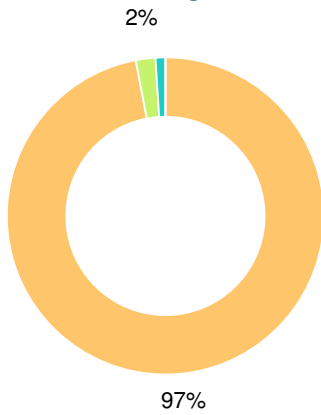

KIPP STRIVE Primary

 1448 Lucile Ave SW, Atlanta, GA 30310

 (404)924-6310

 Grades: K-3

 Enrollment: 433 students

Performance Snapshot

- 56.5% of its 3rd grade students are reading at or above the grade level target.

School Wide

Year	KIPP STRIVE Primary
2016	-
2015	-
2014	-
2013	A
2012	-

NA

Grade conversion	
A	90 - 100
B	80 - 89.9
C	70 - 79.9
D	60 - 69.9
F	0 - 59.9

CCRPI Single Score

Student Mobility Rate

2.1%

School Climate Star Rating

Per Pupil Expenditures

Race/Ethnicity

- Asian/Pacific Islander
- American Indian/Alaskan
- Black
- Hispanic
- Multi-racial
- White

Free/Reduced-Price Lunch (FRL)

- FRL
- Not FRL

Students with Disability (SWD)