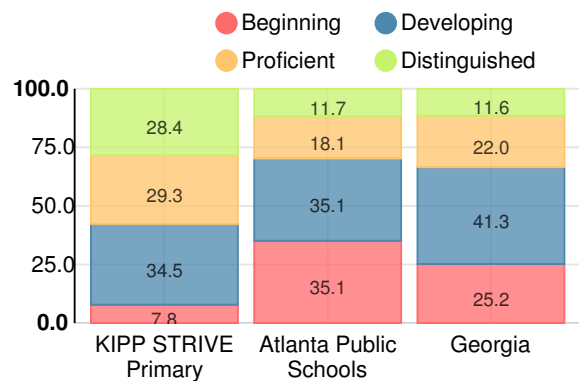

Per Pupil Expenditures

Race/Ethnicity

- Asian/Pacific Islander
- American Indian/Alaskan
- Black
- Hispanic
- Multi-racial
- White

Free/Reduced-Price Lunch (FRL)

- FRL
- Not FRL

Students with Disability (SWD)

- SWD
- Not SWD

English Language Learners (ELL)

- ELL
- Not ELL

Elementary

English

Percent of students scoring in each performance level on 2016 Georgia Milestones for elementary grades

Mathematics

Percent of students scoring in each performance level on 2016 Georgia Milestones for elementary grades

Science

Percent of students scoring in each performance level on 2016 Georgia Milestones for elementary grades

Social Studies

Percent of students scoring in each performance level on 2016 Georgia Milestones for elementary grades