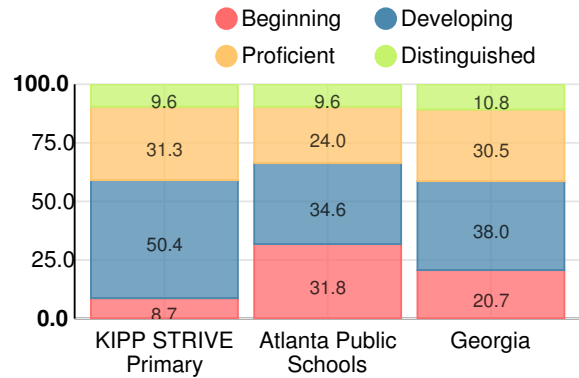

Per Pupil Expenditures

Race/Ethnicity

- Asian/Pacific Islander
- American Indian/Alaskan
- Black
- Hispanic
- Multi-racial
- White

Free/Reduced-Price Lunch (FRL)

- FRL
- Not FRL

Students with Disability (SWD)

- SWD
- Not SWD

English Language Learners (ELL)

- ELL
- Not ELL

Elementary

English

Percent of students scoring in each performance level on 2016 Georgia Milestones for elementary grades

Mathematics

Percent of students scoring in each performance level on 2016 Georgia Milestones for elementary grades

Science

Percent of students scoring in each performance level on 2016 Georgia Milestones for elementary grades

Social Studies

Percent of students scoring in each performance level on 2016 Georgia Milestones for elementary grades