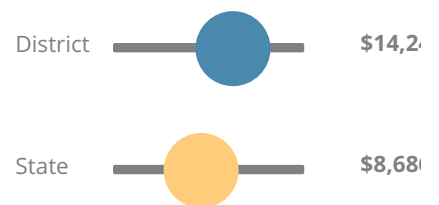

School Wide

Year	KIPP STRIVE Primary
2016	-
2015	-
2014	-
2013	A
2012	-

NA

Grade conversion	
A	90 - 100
B	80 - 89.9
C	70 - 79.9
D	60 - 69.9
F	0 - 59.9

CCRPI Single Score

Student Mobility Rate

2.1%

School Climate Star Rating

Per Pupil Expenditures

Race/Ethnicity

- Asian/Pacific Islander
- American Indian/Alaskan
- Black
- Hispanic
- Multi-racial
- White

Free/Reduced-Price Lunch (FRL)

- FRL
- Not FRL

Students with Disability (SWD)