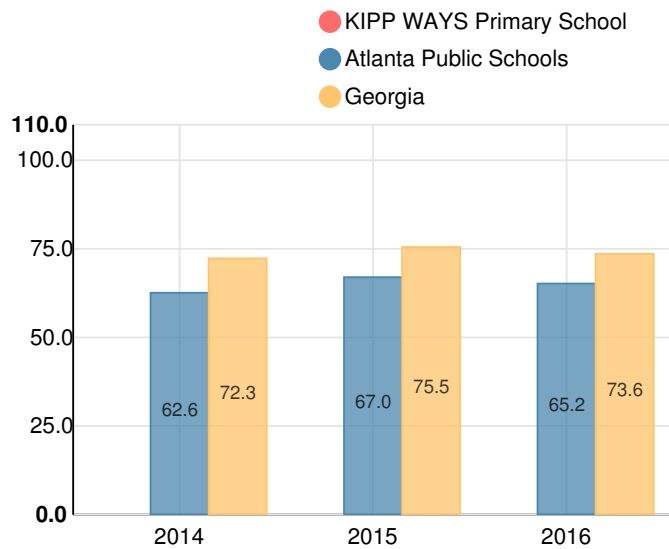

KIPP WAYS Primary School

 350 Temple St NW, Atlanta, GA 30314

 (404)924-6310

 Grades: K-1

 Enrollment: 203 students

School Wide

NA

Year	KIPP WAYS Primary School
2016	-
2015	-
2014	-
2013	-
2012	-

Grade conversion	
A	90 - 100
B	80 - 89.9
C	70 - 79.9
D	60 - 69.9
F	0 - 59.9

CCRPI Single Score

Student Mobility Rate

14.3%

School Climate Star Rating

Per Pupil Expenditures

Race/Ethnicity

- Asian/Pacific Islander
- American Indian/Alaskan
- Black
- Hispanic
- Multi-racial
- White