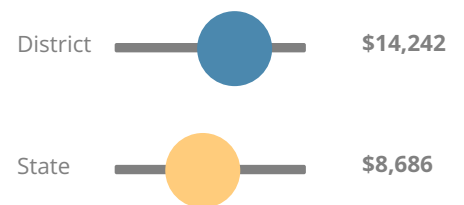

Grade conversion	
A	90 - 100
B	80 - 89.9
C	70 - 79.9
D	60 - 69.9
F	0 - 59.9

CCRPI Single Score

Student Mobility Rate

14.3%

School Climate Star Rating

Per Pupil Expenditures

Race/Ethnicity

- Asian/Pacific Islander
- American Indian/Alaskan
- Black
- Hispanic
- Multi-racial
- White

Free/Reduced-Price Lunch (FRL)

- FRL
- Not FRL

Students with Disability (SWD)

- SWD
- Not SWD

English Language Learners (ELL)

- ELL
- Not ELL